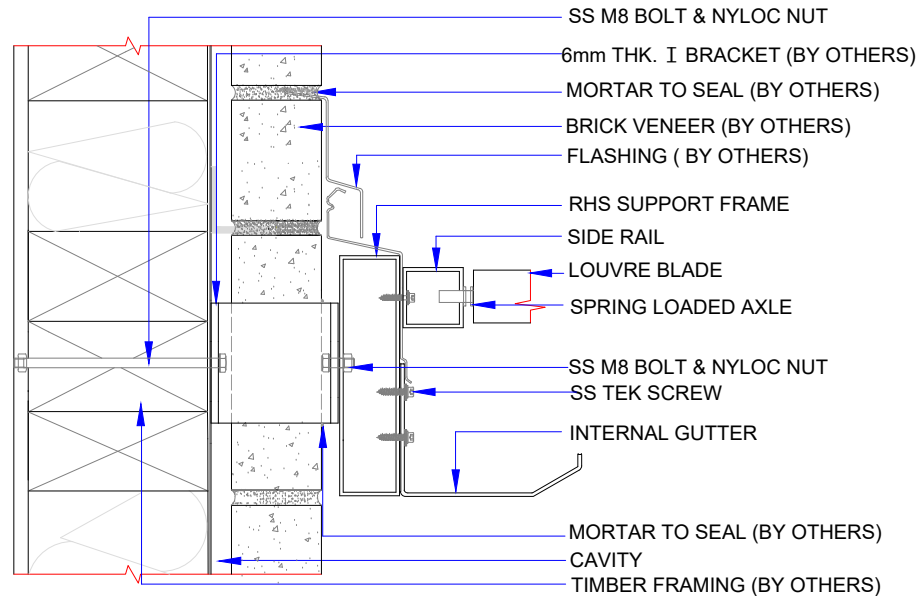

CROSS SECTION VIEW
 LOUVRE ROOF TO BRICK VENEER FIXING DETAILS

CROSS SECTION VIEW - (CHASED FLASHING)
 LOUVRE ROOF TO BRICK VENEER FIXING DETAILS