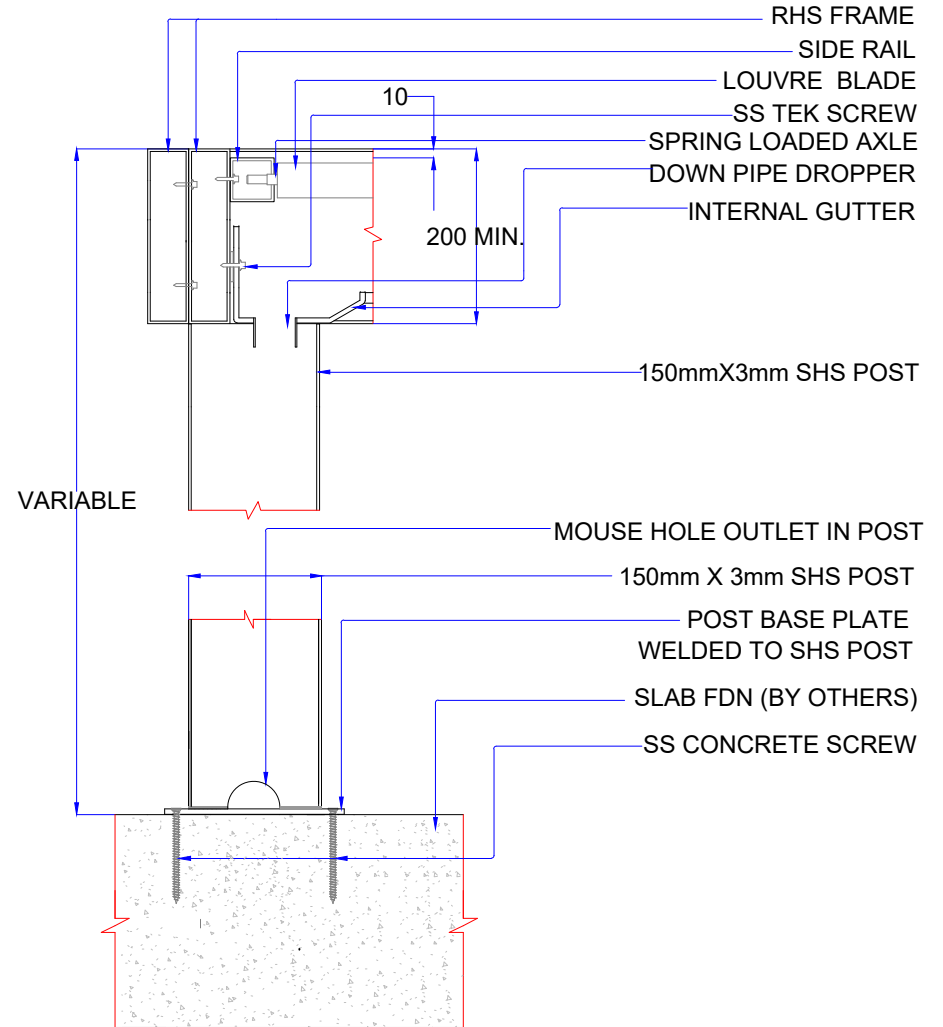

LOUVRE ROOF DRAINAGE INSIDE ALUMINIUM POST
ELEVATION VIEW (SECTION)

LOUVRE ROOF DRAINAGE MOUSE HOLE OUTLET IN POST
ELEVATION VIEW (SECTION)