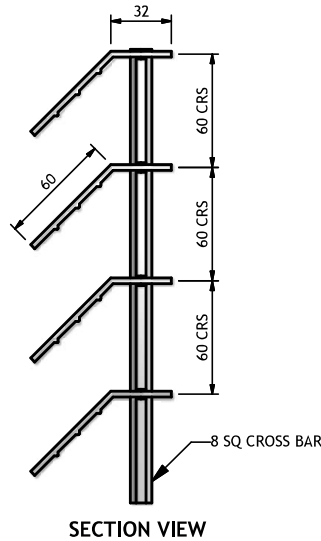

| 'A' BAR SAZE |
|--------------|
| 25mm         |
| 32mm         |
| 40mm         |
| 45mm         |
| 50mm         |
| 55mm         |
| 60mm         |
| 65mm         |
| 75mm         |

INSOL SHADING SYSTEMS  
Grating and Louvre Profile Panels

|                |            |
|----------------|------------|
| SCALE:         |            |
| DATE:          | 21.05.08   |
| ORIGINAL SIZE: | A4         |
| DRAWING NO:    | 04608-M101 |
| REV:           | A          |