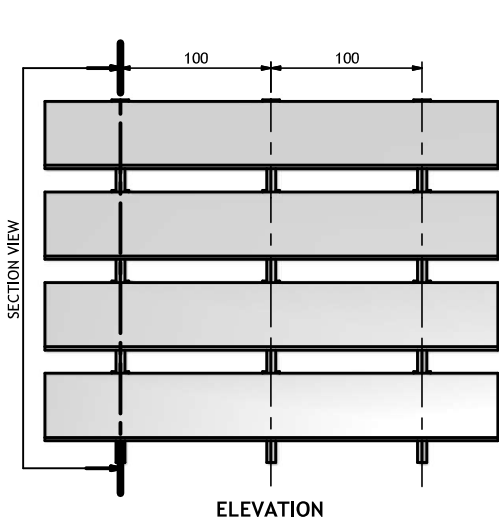

| 'A' BAR SAZE |
|--------------|
| 25mm         |
| 32mm         |
| 40mm         |
| 45mm         |
| 50mm         |
| 55mm         |
| 60mm         |
| 65mm         |
| 75mm         |

INSOL SHADING SYSTEMS  
Grating and Louvre Profile Panels

|                |            |
|----------------|------------|
| SCALE:         |            |
| DATE:          | 21.05.08   |
| ORIGINAL SIZE: | A4         |
| DRAWING NO:    | 04608-M101 |
| REV:           | A          |