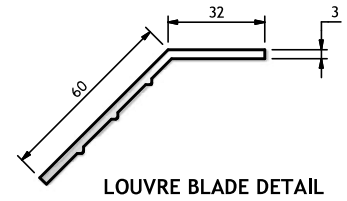

| 'A' BAR SAZE |
|--------------|
| 25mm         |
| 32mm         |
| 40mm         |
| 45mm         |
| 50mm         |
| 55mm         |
| 60mm         |
| 65mm         |
| 75mm         |

INSOL SHADING SYSTEMS  
Grating and Louvre Profile Panels

|                |            |
|----------------|------------|
| SCALE:         |            |
| DATE:          | 21.05.08   |
| ORIGINAL SIZE: | A4         |
| DRAWING NO:    | 04608-M101 |
| REV:           | A          |