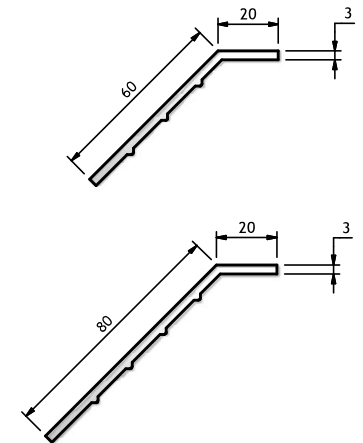

| 'A' BAR SAZE |
|--------------|
| 25mm         |
| 32mm         |
| 40mm         |
| 45mm         |
| 50mm         |
| 55mm         |
| 60mm         |
| 65mm         |
| 75mm         |

INSOL SHADING SYSTEMS  
Grating and Louvre Profile Panels

|                |            |
|----------------|------------|
| SCALE:         |            |
| DATE:          | 21.05.08   |
| ORIGINAL SIZE: | A4         |
| DRAWING NO:    | 04608-M101 |
| REV:           | A          |