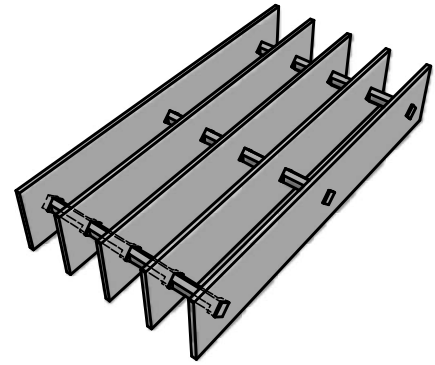

| 'A' BAR SAZE |
|--------------|
| 25mm         |
| 32mm         |
| 40mm         |
| 45mm         |
| 50mm         |
| 55mm         |
| 60mm         |
| 65mm         |
| 75mm         |

INSOL SHADING SYSTEMS  
Grating and Louvre Profile Panels

|                |            |
|----------------|------------|
| SCALE:         |            |
| DATE:          | 21.05.08   |
| ORIGINAL SIZE: | A4         |
| DRAWING NO:    | 04608-M101 |
| REV:           | A          |