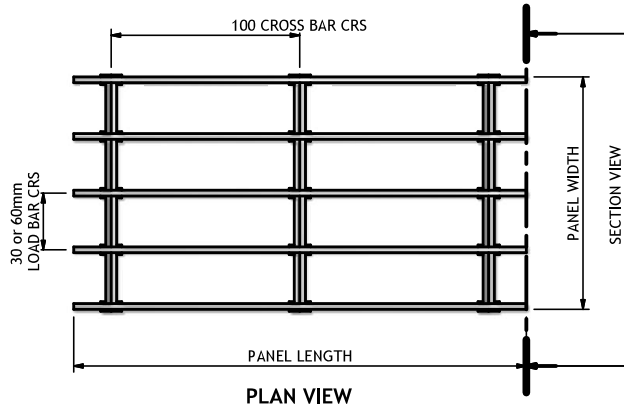

| 'A' BAR SAZE |
|--------------|
| 25mm         |
| 32mm         |
| 40mm         |
| 45mm         |
| 50mm         |
| 55mm         |
| 60mm         |
| 65mm         |
| 75mm         |

INSOL SHADING SYSTEMS  
Grating and Louvre Profile Panels

|                |            |
|----------------|------------|
| SCALE:         |            |
| DATE:          | 21.05.08   |
| ORIGINAL SIZE: | A4         |
| DRAWING NO:    | 04608-M101 |
| REV:           | A          |